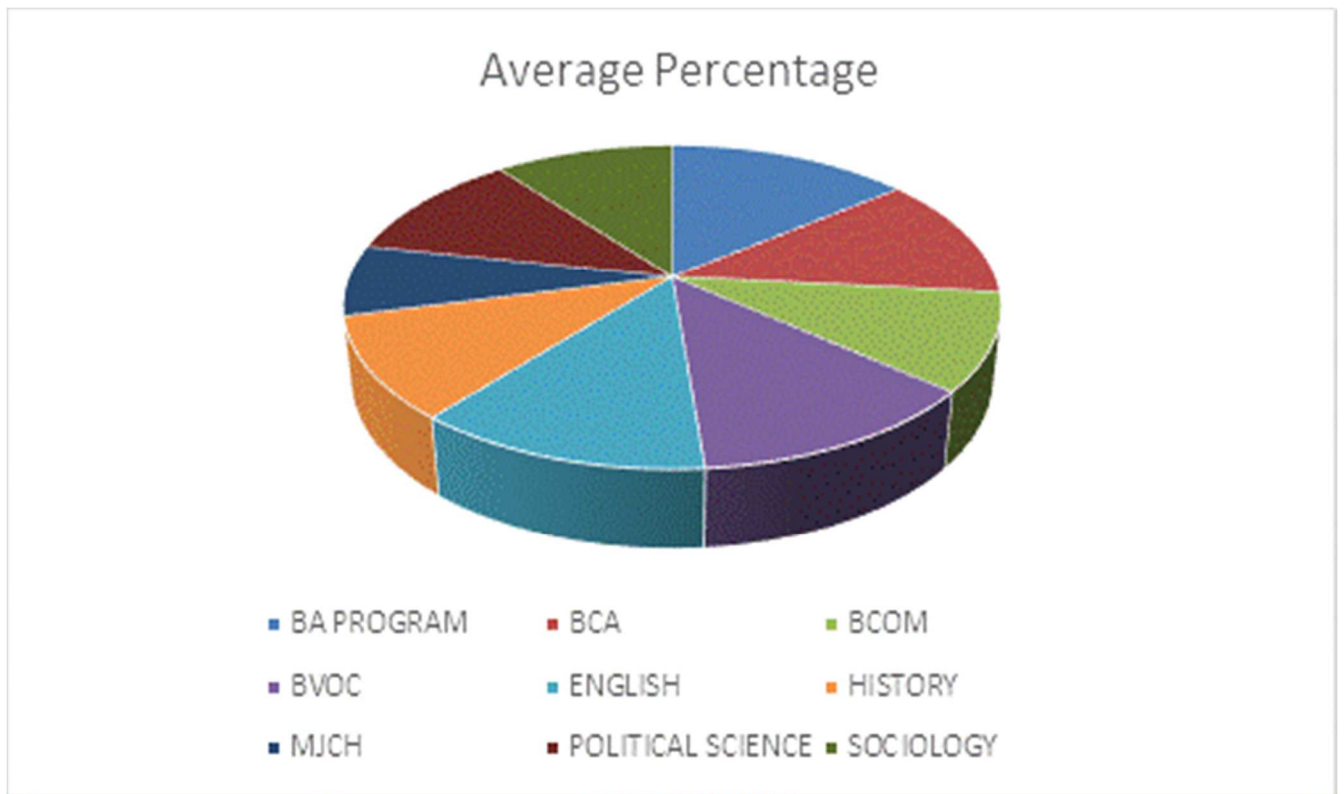

Pie chart showing average Percentage Obtained by the students department and semester wise.

The department wise summary report (showing the percentage Slab and the number of students) is given below.

	Summary	
BA PROGRAM	<i>BA PROGRAM 1st Semester</i>	
	Percentage Slab	No of Students
	0-60%	0
	60% -70%	1
	70%-80%	0
	80%-90%	0
	Above 90%	0
	Total	1
BCA	<i>BCA 1st Semester</i>	
	Percentage Slab	No of Students
	0-60%	6
	60% -70%	4
	70%-80%	1
	80%-90%	1
	Above 90%	10
	Total	22
B.COM	<i>B.COM 1st Semester</i>	
	Percentage Slab	No of Students
	0-60%	16
	60% -70%	2
	70%-80%	0
	80%-90%	0
	Above 90%	0
	Total	18